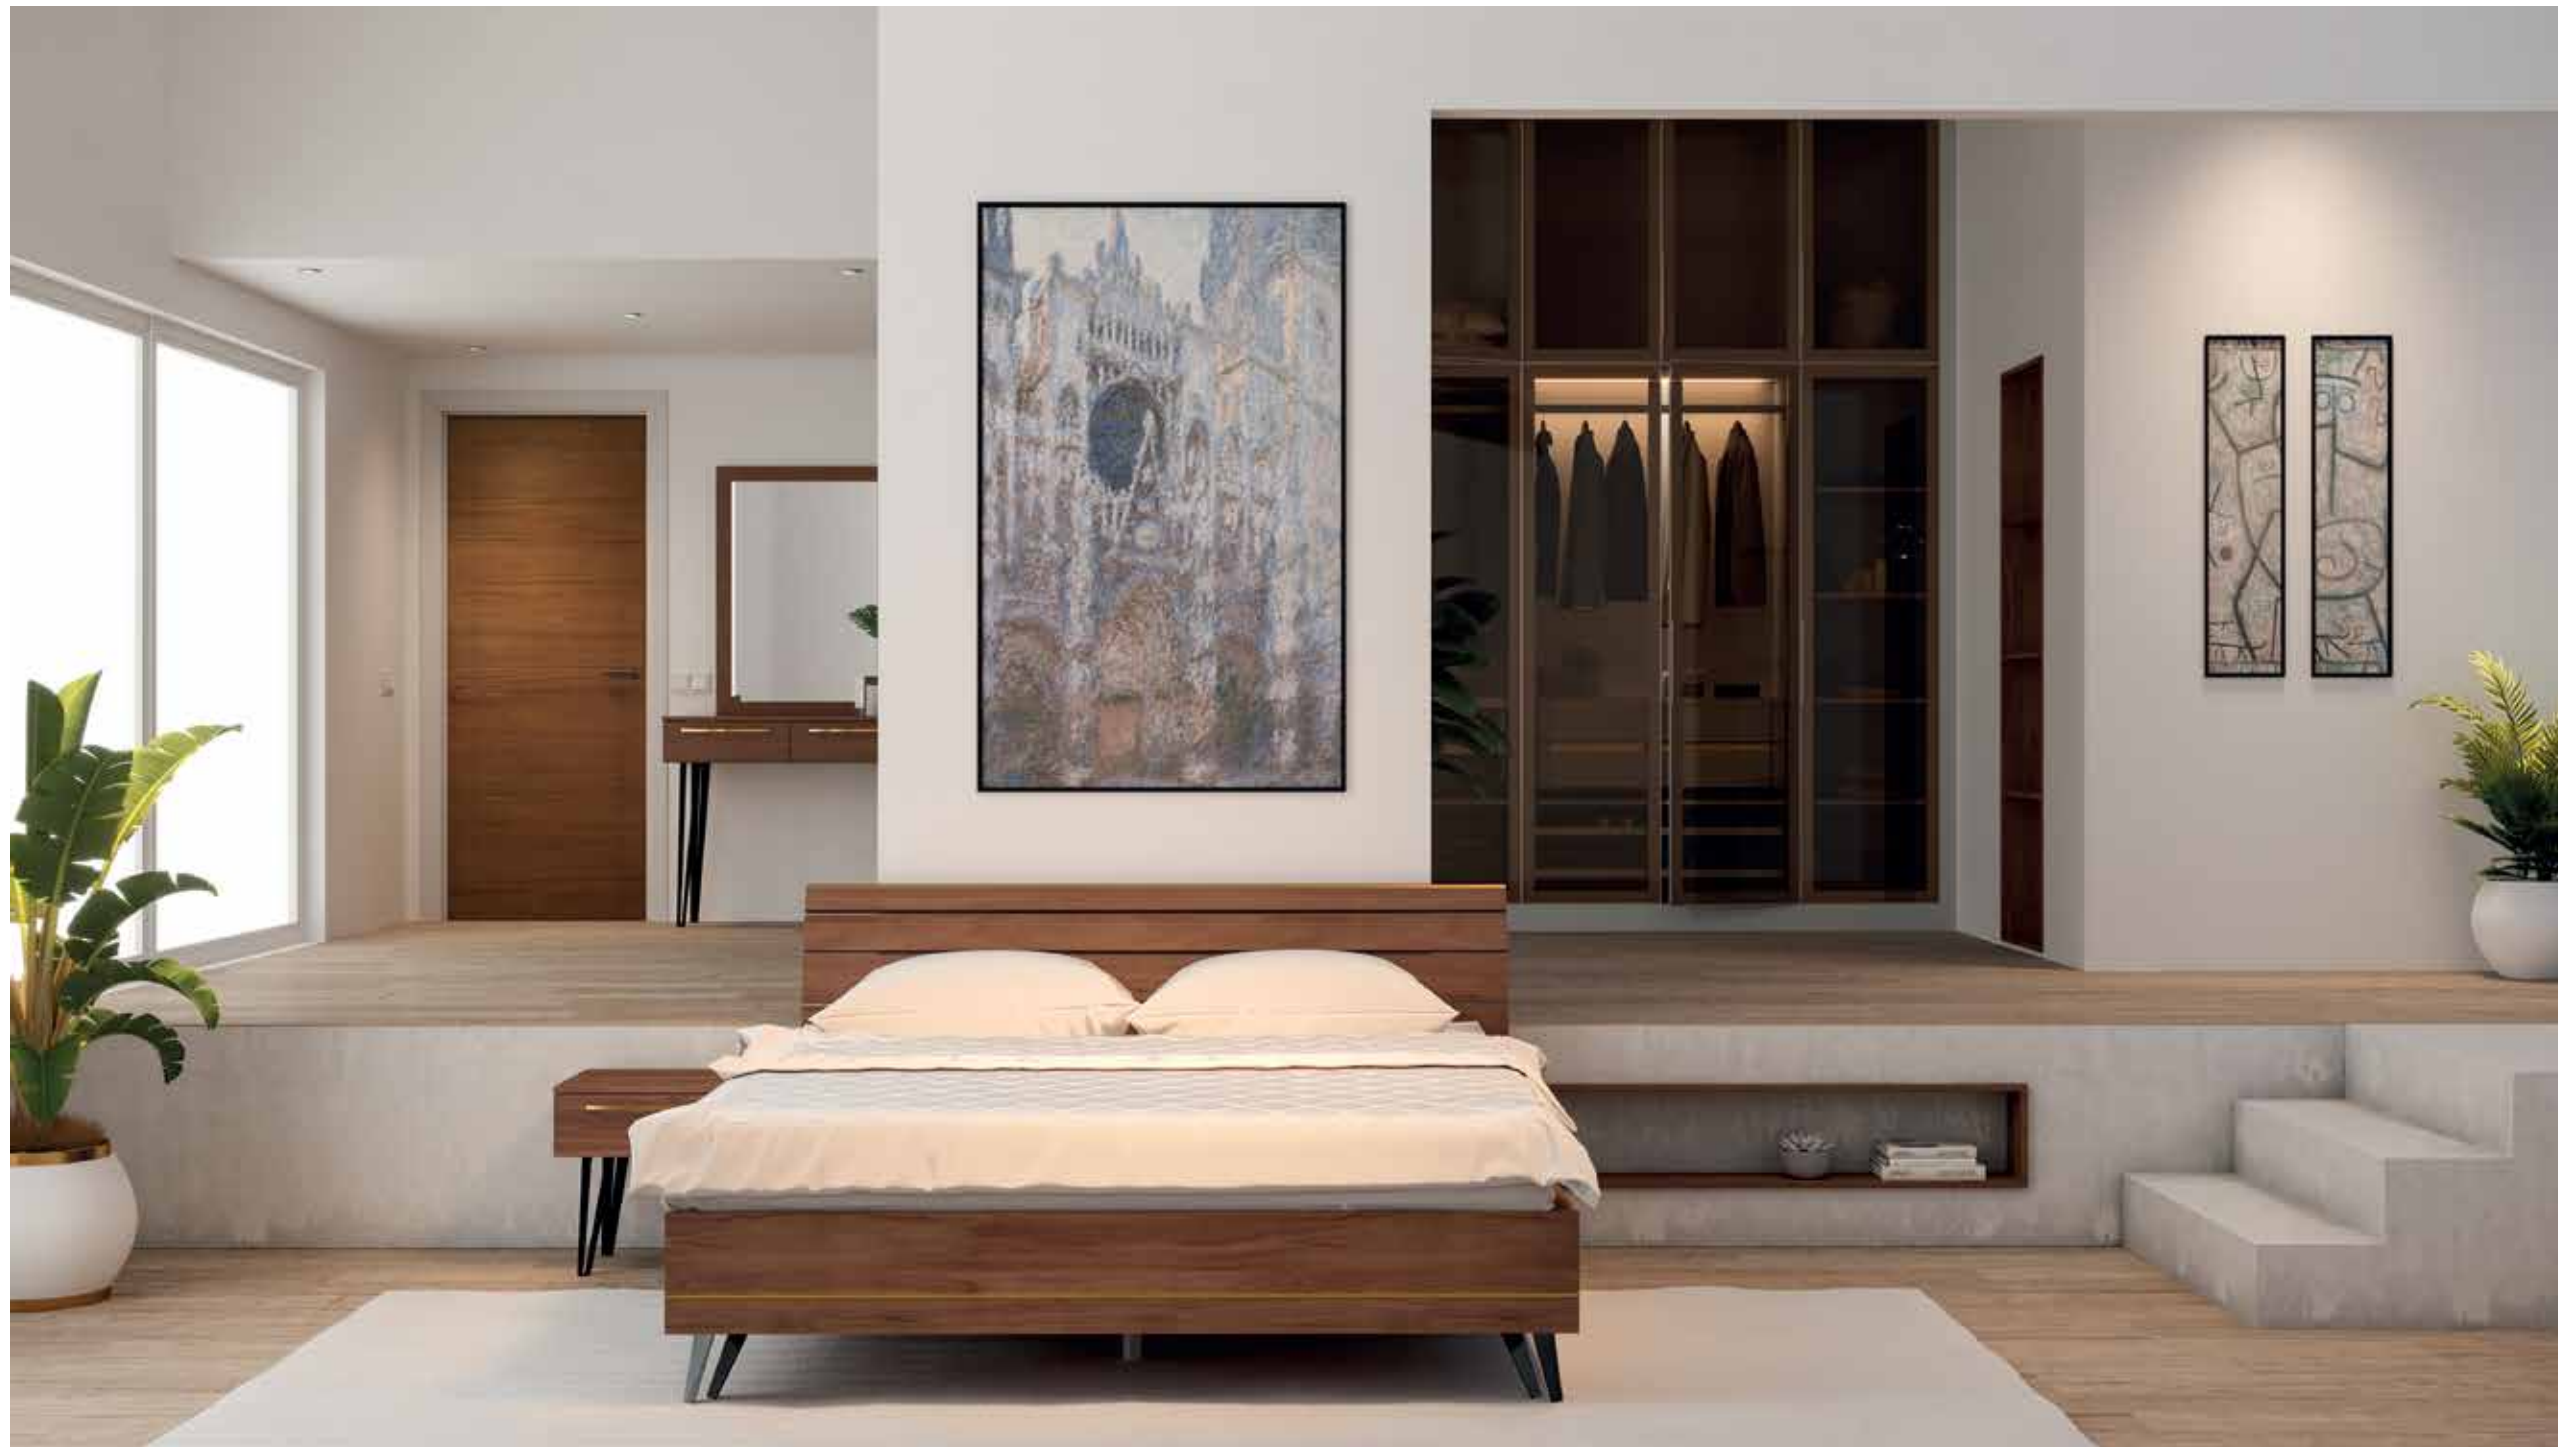

CRESTA GRAND

With its rich wood color planks, metal legs with black finish, subtle brass finish strip embellishments, Cresta is a beautiful addition to any bedroom. Its unadorned look allows it to blend in seamlessly with any ambiance, instantly enhancing its surroundings. It is fitted with the mdf planks underneath to provide added support for your mattress.

BEDROOM

KING SIZE BED
FG020003411
1890 W x 2150 D x 1000 H
Walnut Tex finish