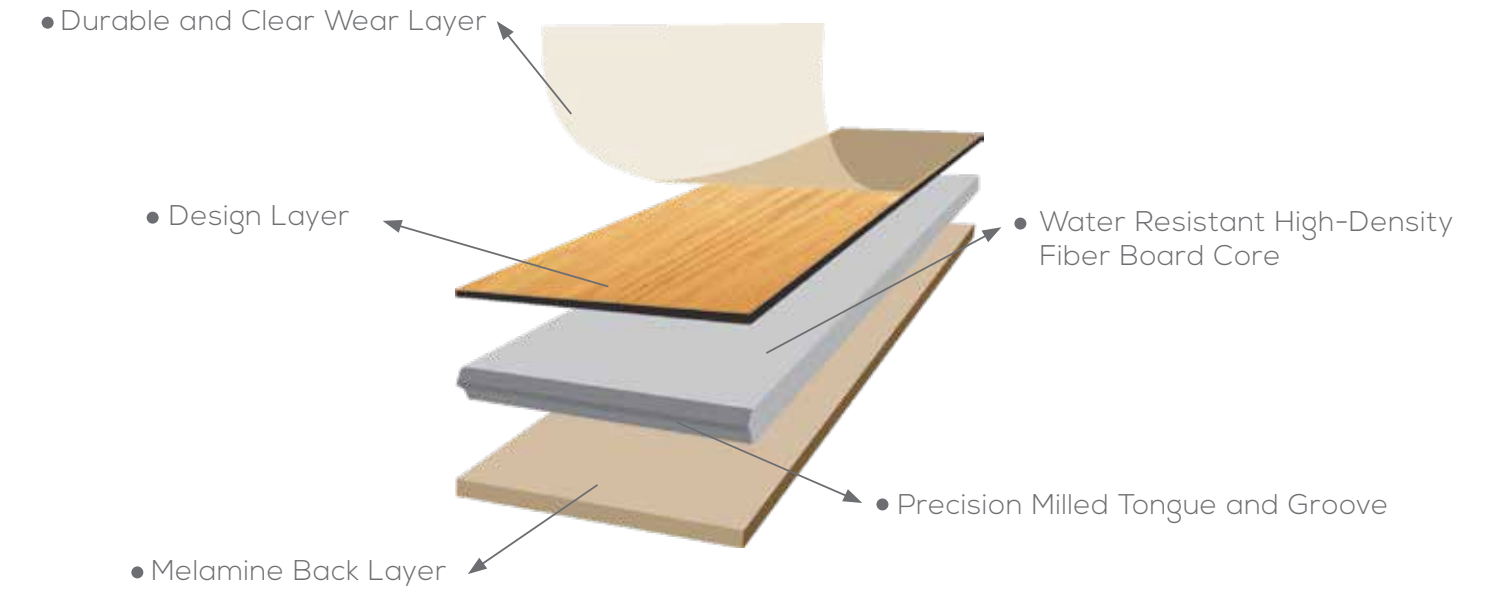

LAMINATE FLOORING DETAIL STRUCTURE AND FEATURES

- Tile thickness: 8, 10, 11 and 12 mm
- Up to 10 years warranty
- Non-porous surface treatment prevents dust and fungus buildup
- Cleaning- Vacuum; Broom; Damp mop (squeeze it before applying)
- No frequent polishing or waxing
- Installable on existing floors
- Installation time: Max 1 day as per average room size
- Immediate use after installation
- Wear-resistant grade: AC3
- Lay 2mm foam film underlay before installation.

*FREE INSTALLATION AND DELIVERY