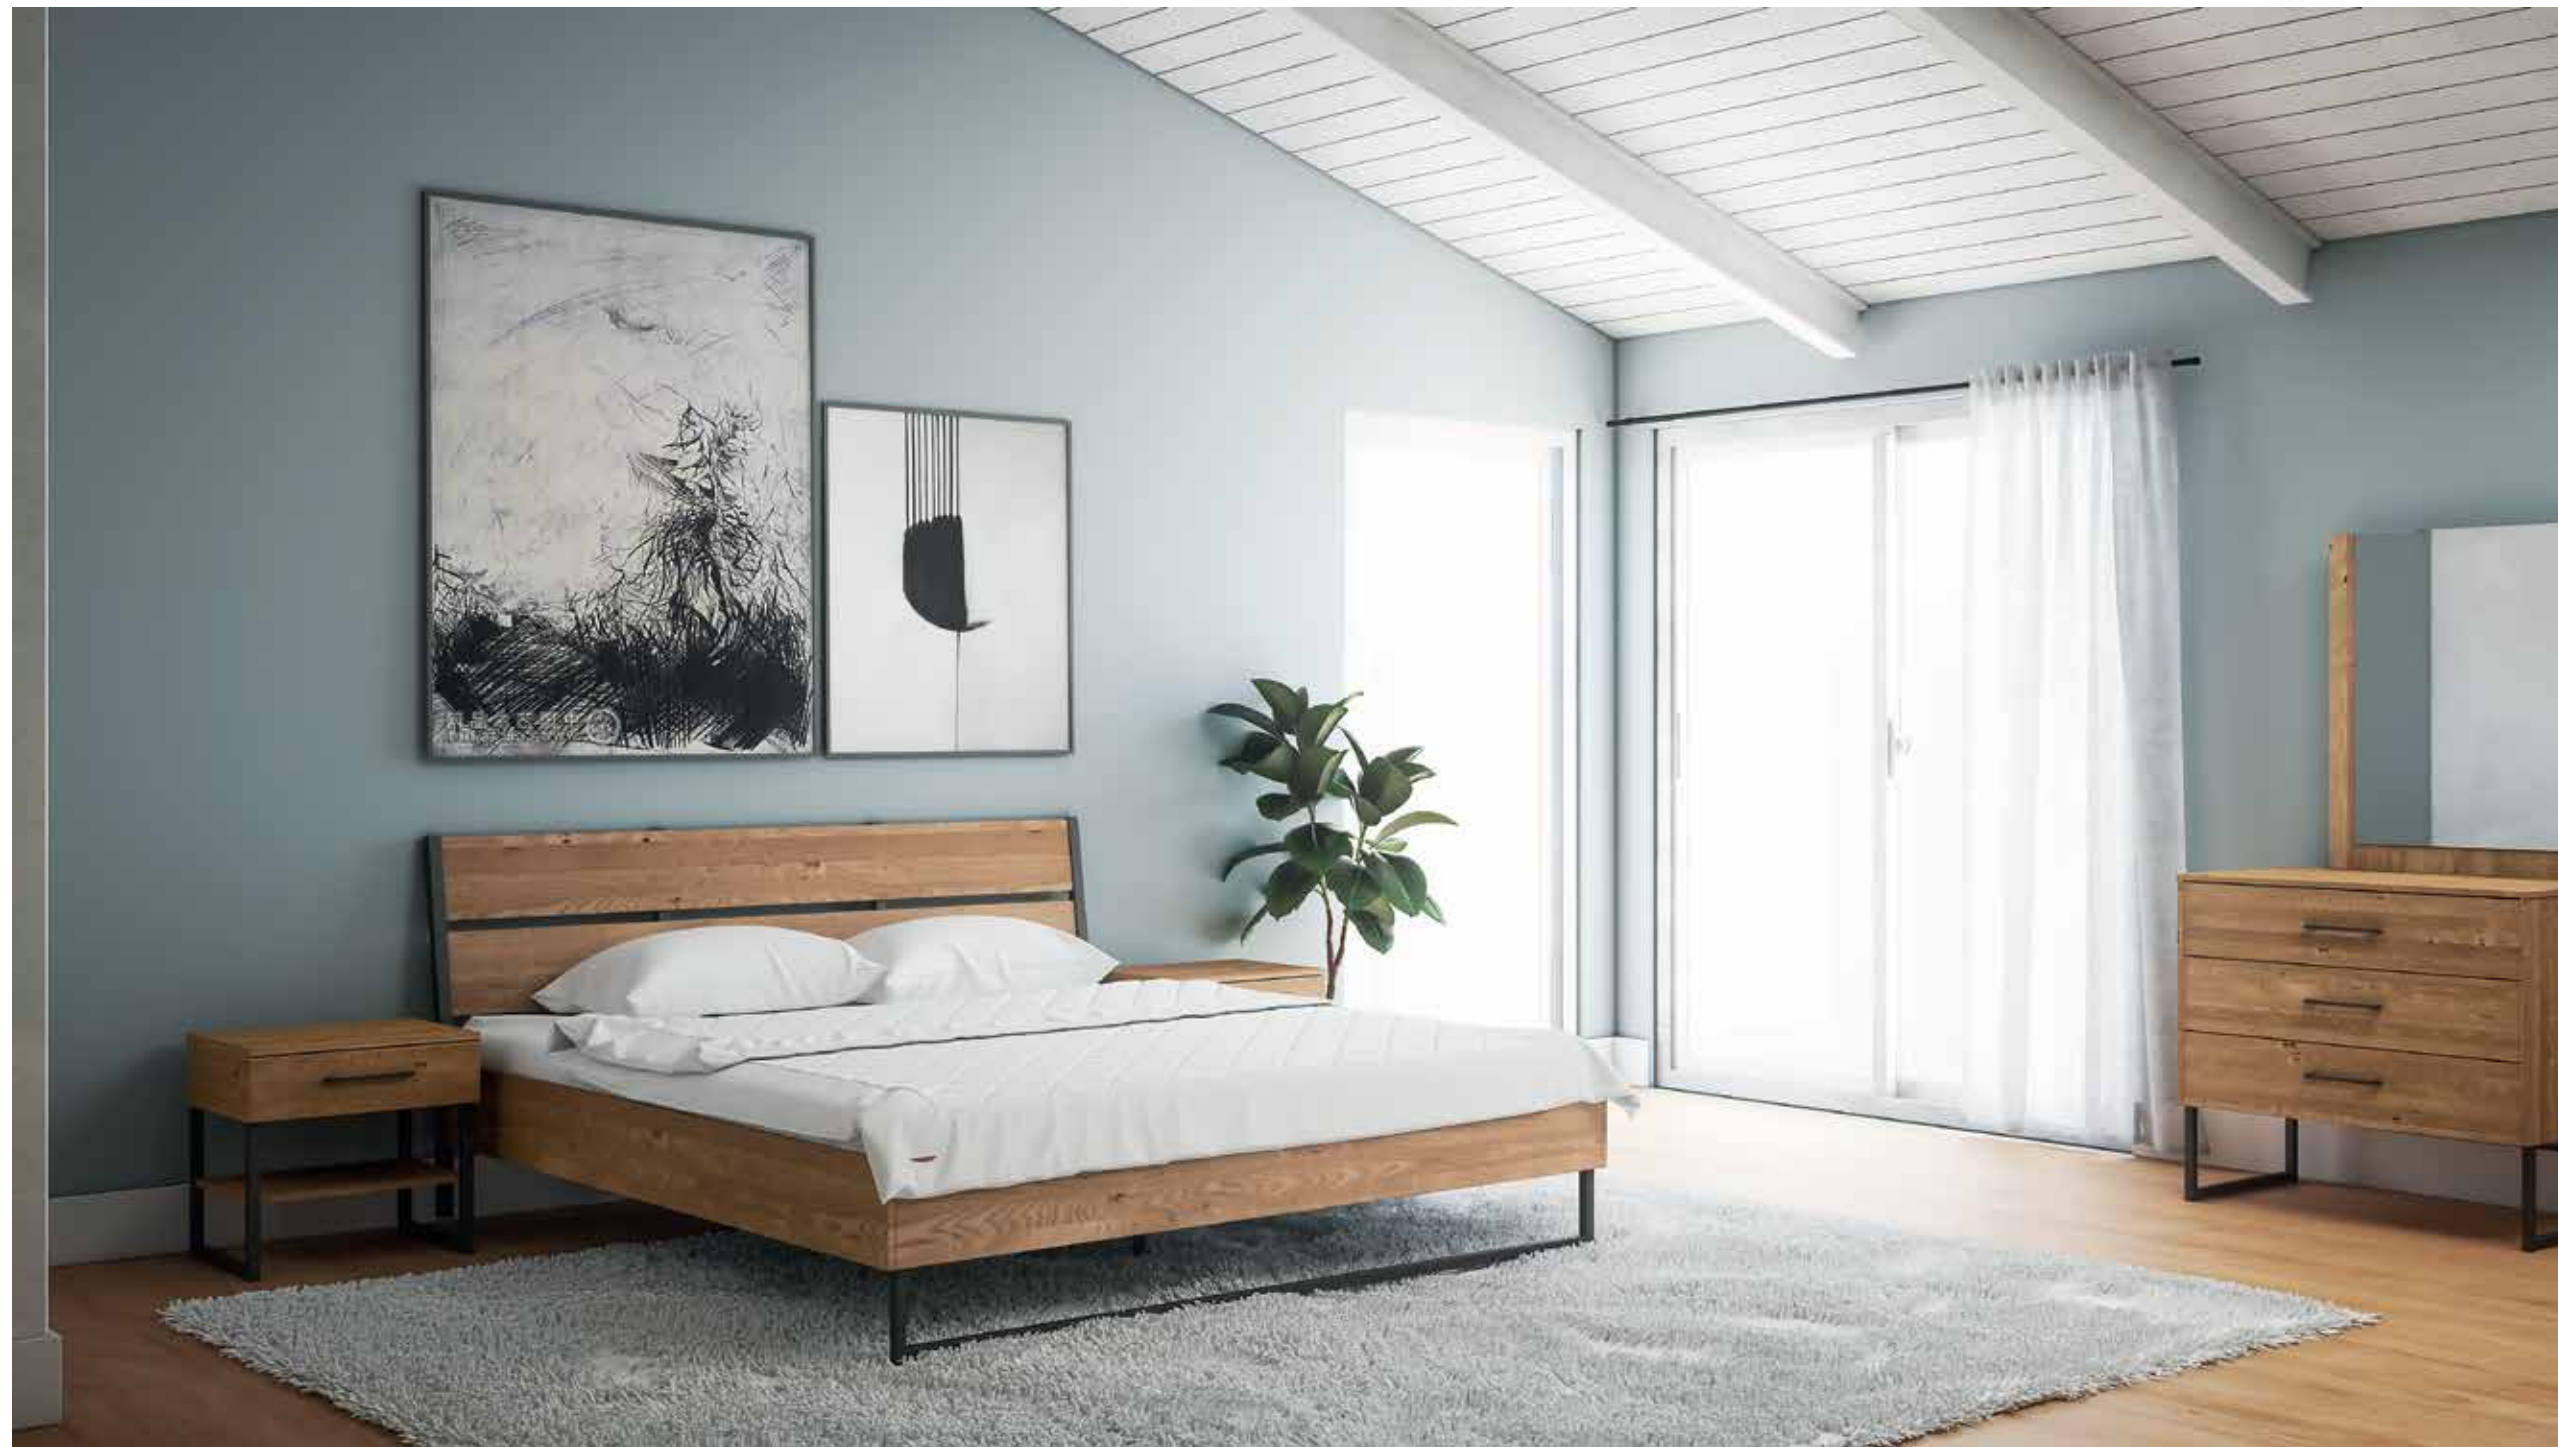

The mdf planks ensures balance along with ample support for a comfortable night's sleep.

BEDROOM

KING SIZE BED

FG020003013

1895 W x 2110 D x 900 H

Light Oak finish

BEDSIDE TABLE

FG020003014