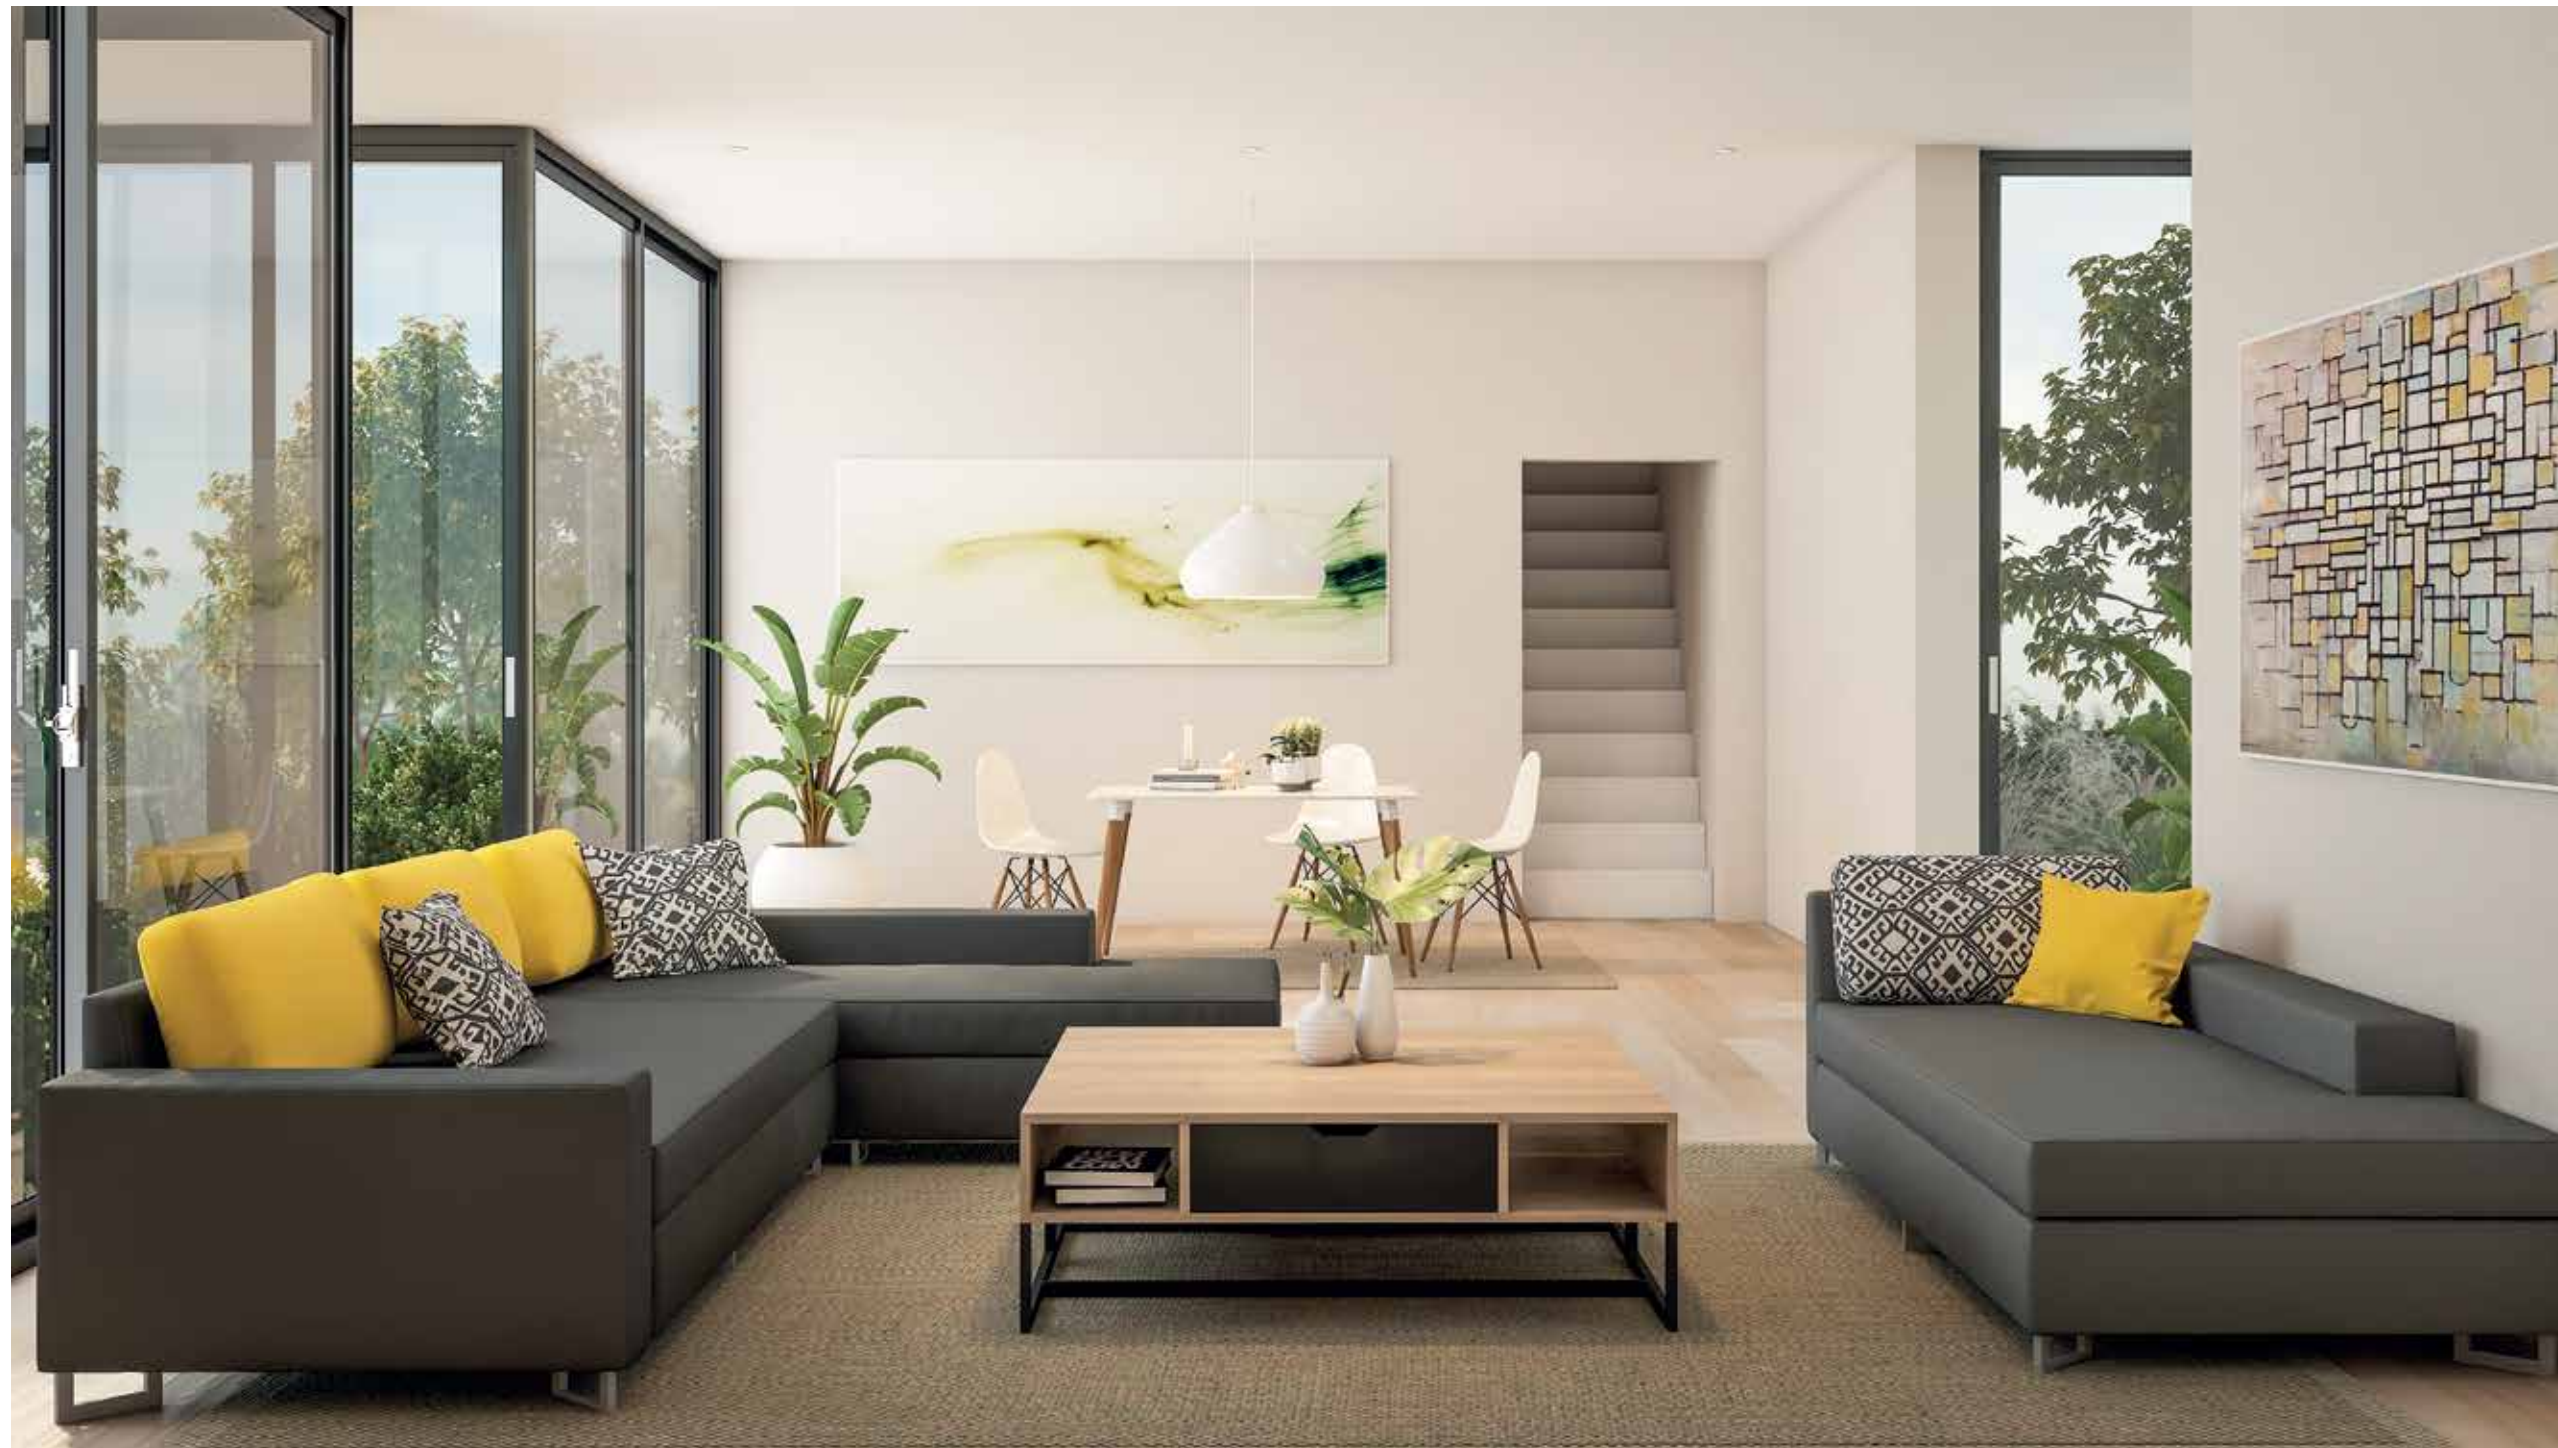

PRODOTTI

Complete with contemporary rectangular arms, clean lines, and solid metal chrome finished legs, the Prodotti L-Shaped sofa is ideal for accommodating groups of people while saving valuable space. High-density foam in the seat cushions and soft removable polyester filled back cushions provide maximum comfort for all. Prodotti is also available in the left and right orientation and brown and black fabric to best suit your room.