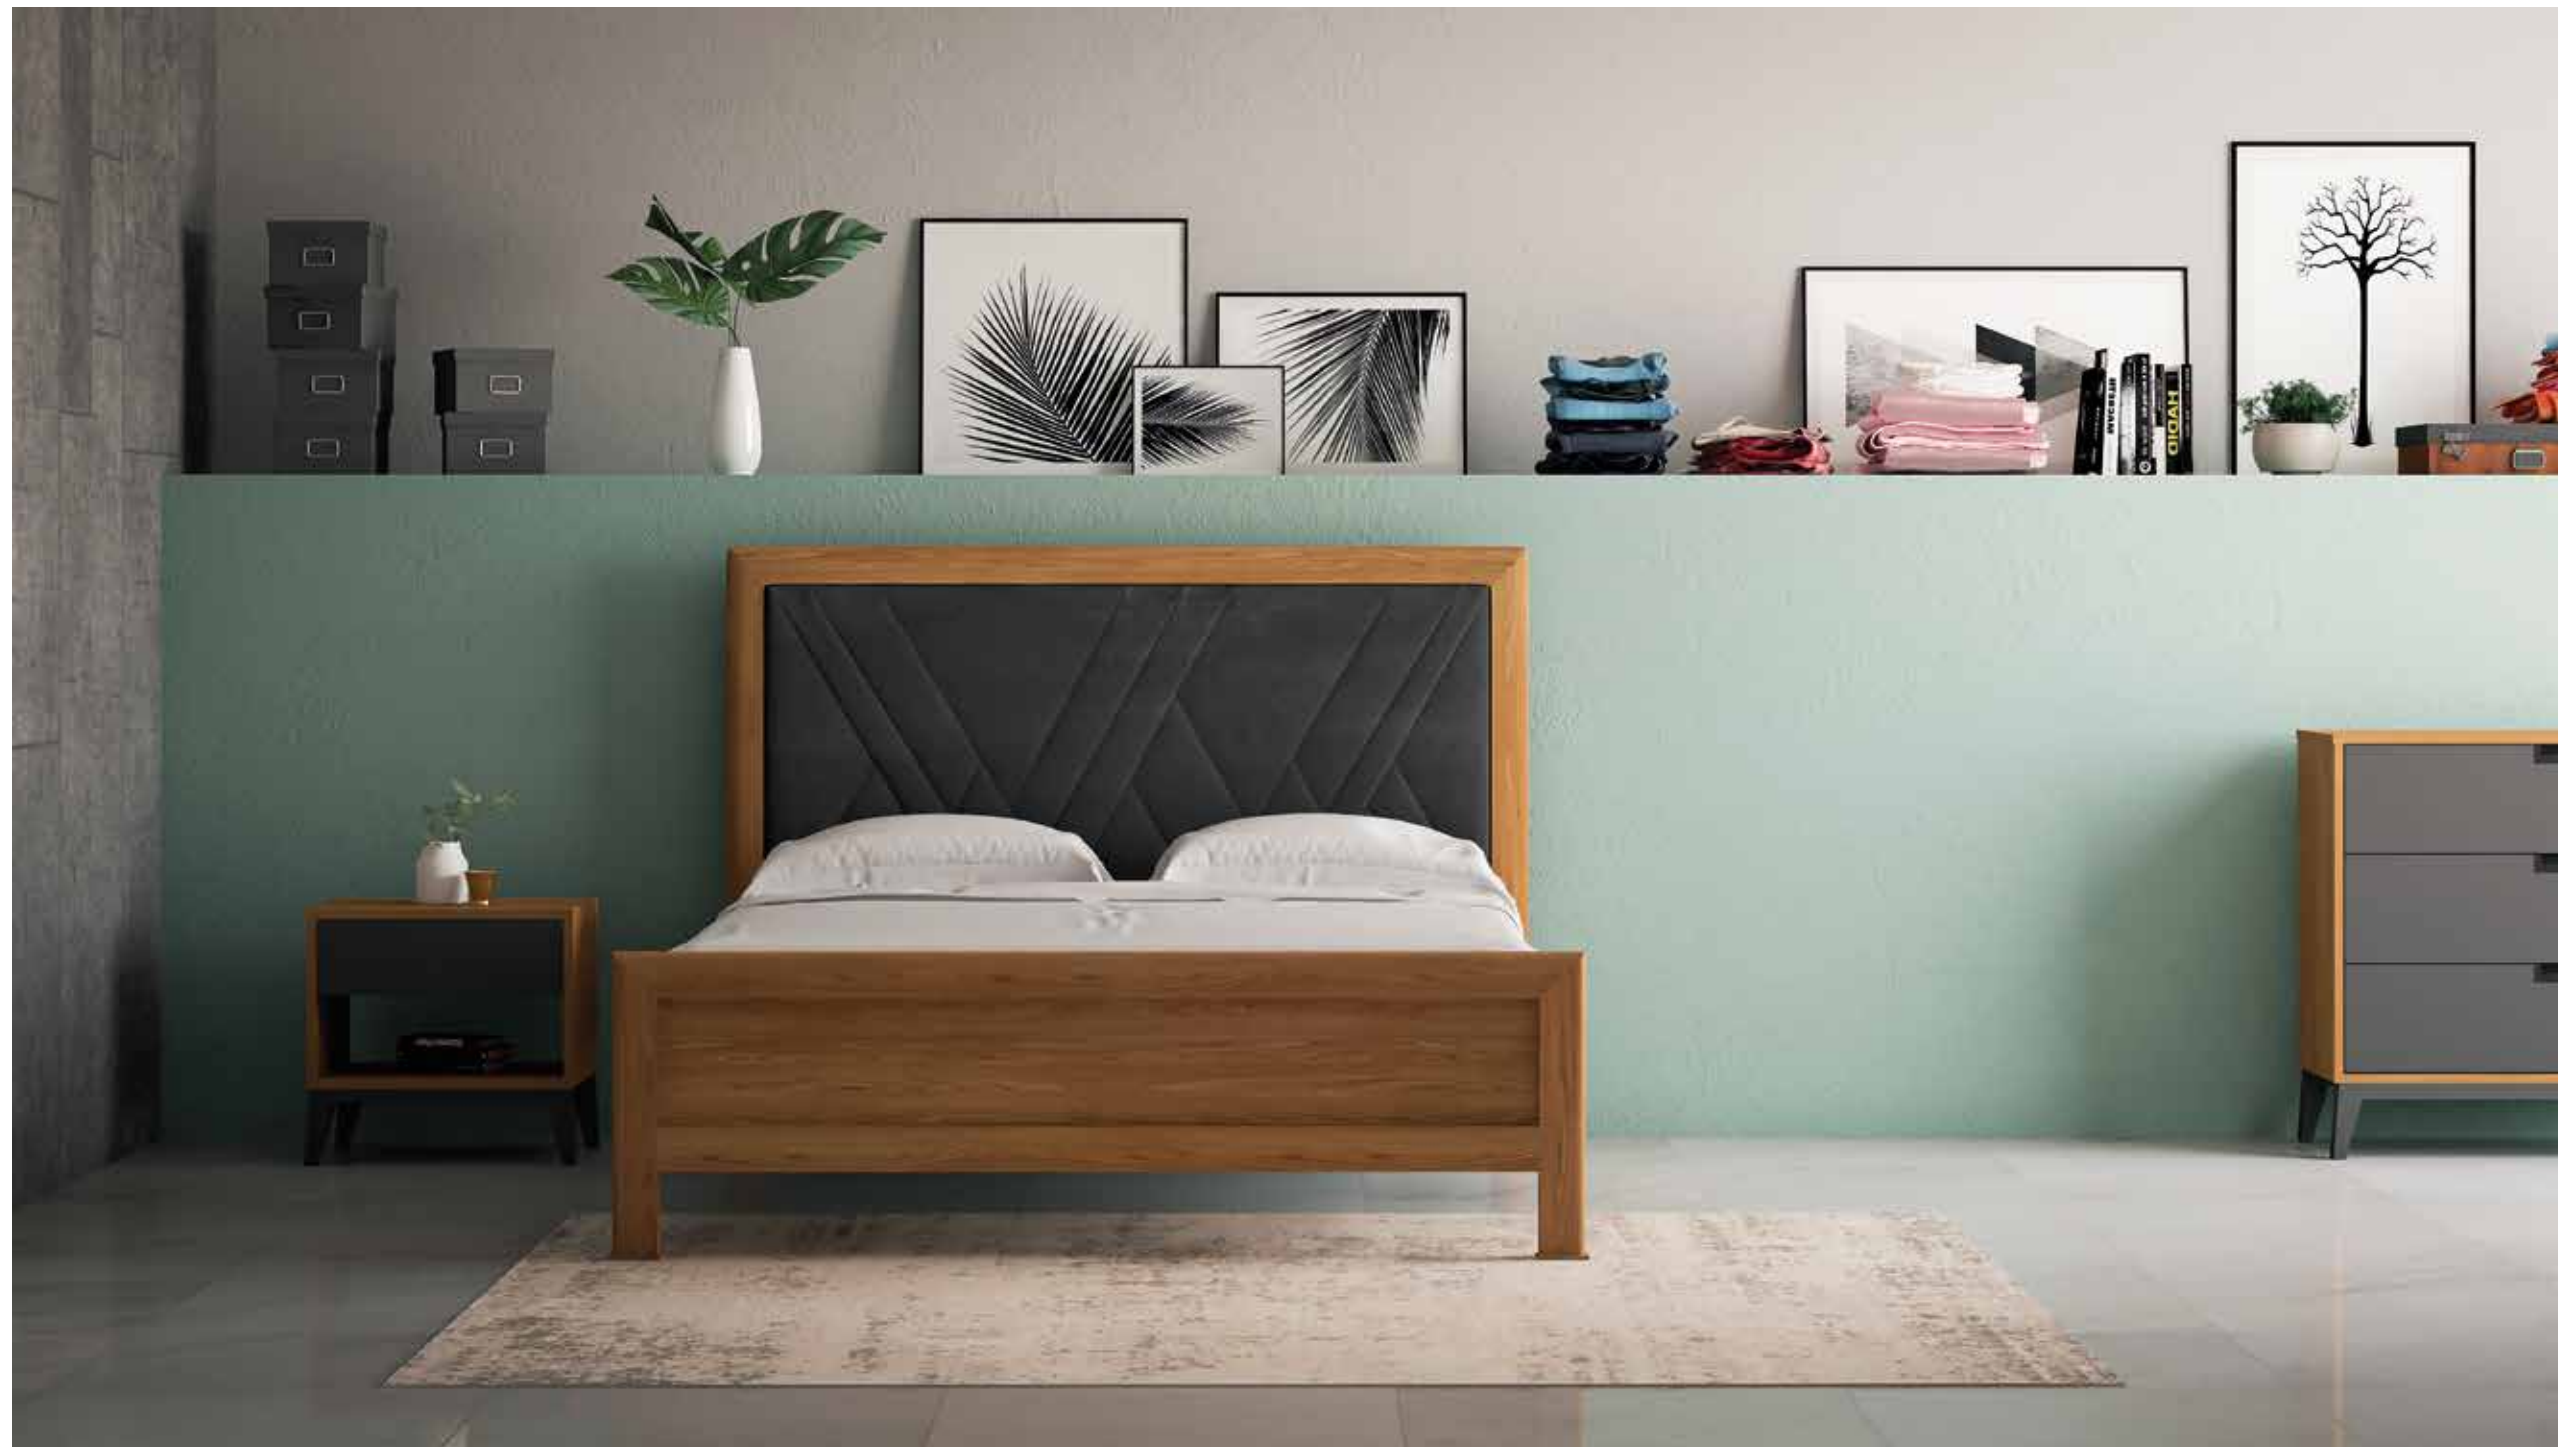

QUEST CRESCENT

Crescent is intricately crafted in a fine-grained finish and comes in a beautiful brown tone that instantly warms up every bedroom. The refined leatherette upholstery gives the perfect balance of comfort, quality, and elegance made for your style and taste. The distinct headboard design complements every type of interior.

BEDROOM

QUEEN | KING SIZE BED
FG020003114 | FG020003113
1610, 1922 W x 2088 D x 1200 H
Yellow Chestnut finish