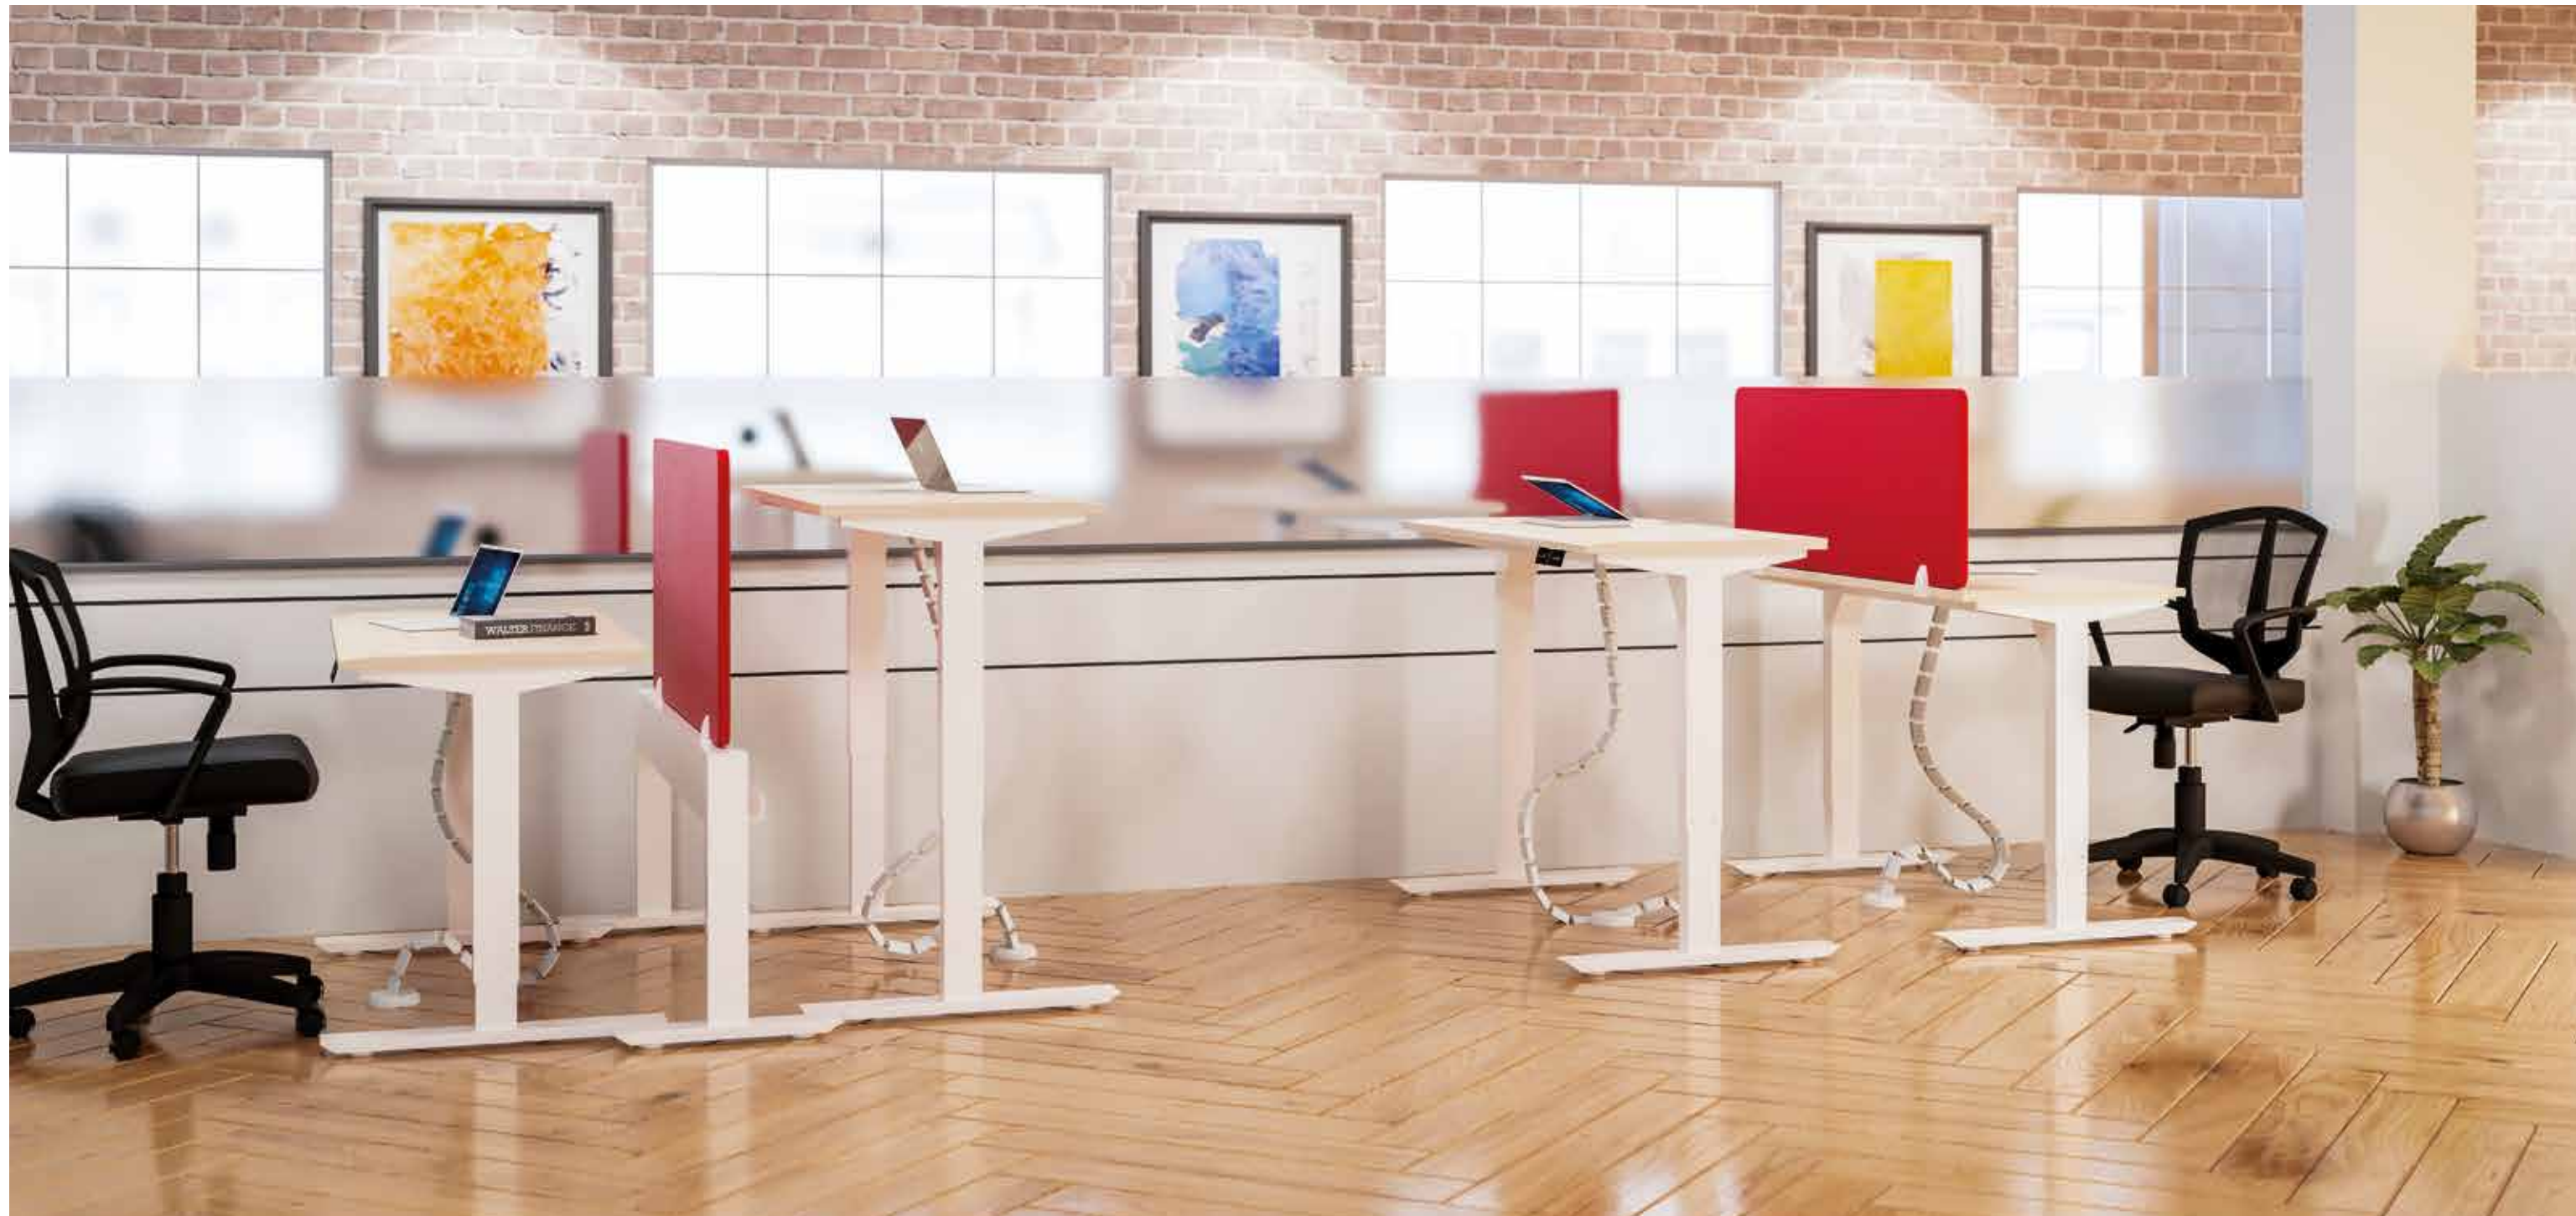

HEIGHT ADJUSTABLE DESK

ATRIA DESK
FG05000-1076 | 1145 | 1148
1200 W x 600 D x 740 | 1230 H
Alandpine & White Finish

FLOOR STANDING PARTITION
1200 W x 83 D x 1200 H
Alandpine & White Finish

DESK MOUNTED PARTITION
1200 W x 25 D x 450 H
Alandpine & White Finish

* All Sizes are in Millimeters.
* Actual Product might vary from image.