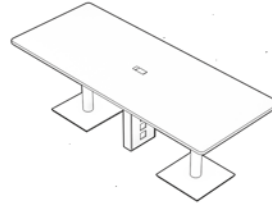

Full Height Filing Cabinet
FG05000-1521
Size: (mm)
W: 1000
D: 425
H: 1947

MEETING TABLES

Meeting Table
For 04 Persons
FG05000-1446
Size: (mm)
W: 900
D: 900
H: 750

Meeting Table
For 08 Persons
FG05000-1447
Size: (mm)
W: 2200
D: 1000
H: 750